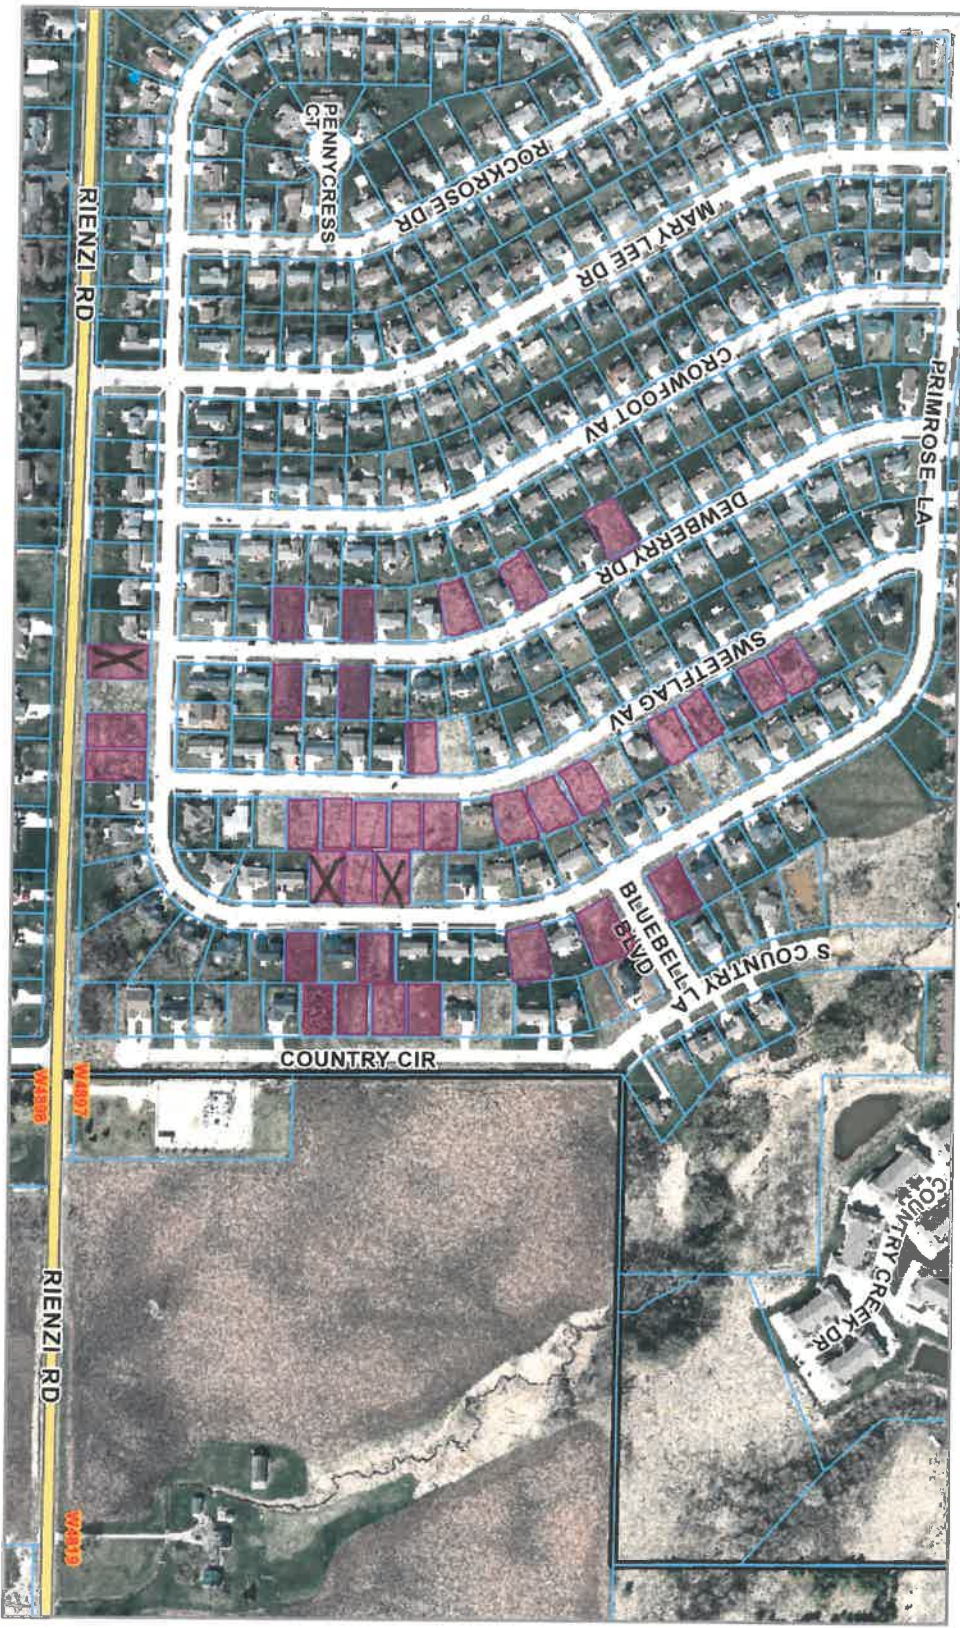

Fond du Lac County, WI

Disclaimer: Map and parcel data are believed to be accurate, but accuracy is not guaranteed. This is not a legal document and should not be substituted for a title search, appraisal, survey, or for zoning verification.

Map Scale
1 inch = 400 feet
3/5/2020