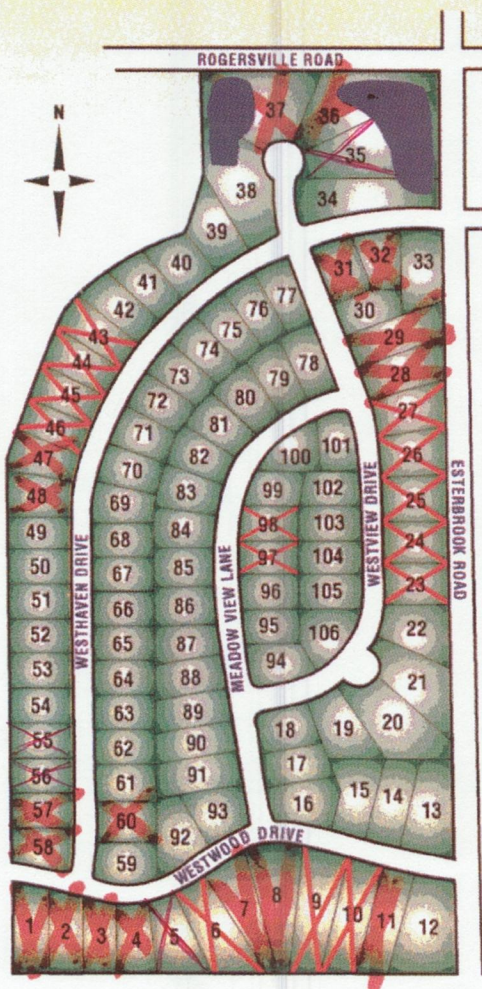

Meadow Estates

subdivision

- Fully Improved Lots with Sewer Included
- Home & Lot Package Discounts

- Offering A Variety Of Lots - Wooded, Pond, Potential Walkout, Single Family & Duplex
- Prices From \$35,900 to \$48,900
- Protective Covenants
- X = SOLD